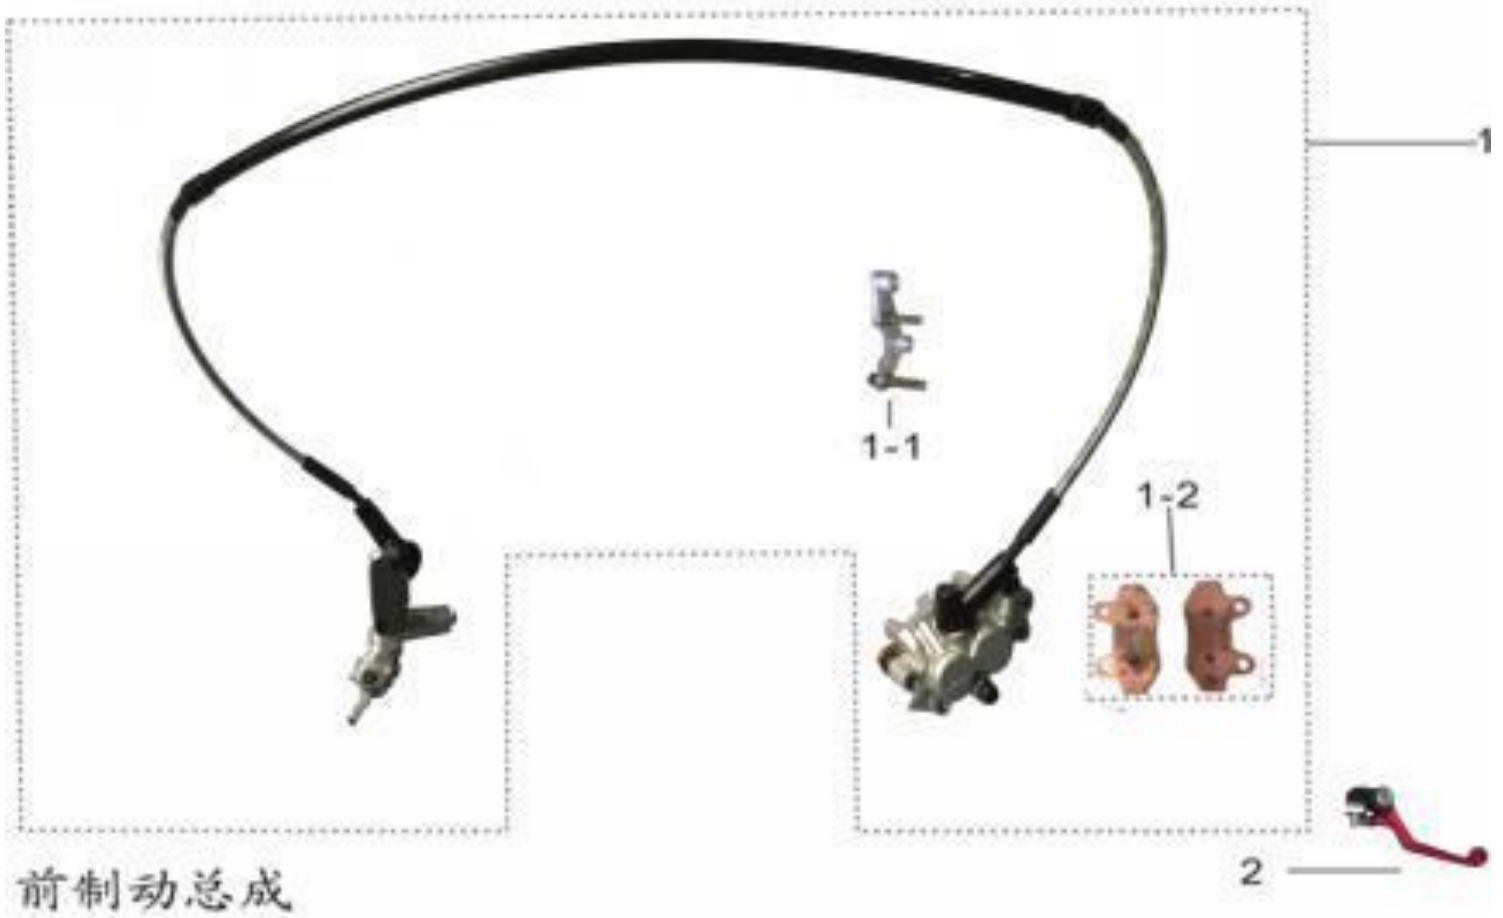

方向把总成

1	602006-0019	right grip
2	602011-0005	throttle perch
3	602002-0021	aluminium handle bar
4	602017-0005	bar padding core
5	602007-0027	clutch lever assy.
6	313002-0006	start switch
7	313003-0014	stop switch
8	602006-0018	left grip
9	602013-0017	clutch cable

No.	U8 CODE	EN name
10	602014-0031	throttle cable, driving
11	602014-0032	throttle cable, driven

1	404000-0157	front brake assy.
1-1	404008-0018	front brake bracket
1-2	404007-0004	front brake pad

No.

U8 CODE

No.	U8 CODE	EN name
5-1	902002-0034	Rear right bush
5-2	902002-0041	Rear left bush
6	402004-0026	spoke
7	402004-0027	spoke
8	402001-0021	aluminum ring
9	405001-0006	rear brake disc
10	205001-0027	Aluminium rear chain
11	901003-0002	axle
12	401010-0005	rim lock
1	551000-0098	frame assy.
2	552000-0032	sub-frame assy.
3	908003-0009	oil tank rubber gasket
4	203004-0016	chain roller
1	553000-0049	alloy swing arm
1--1	908001-0020	oil seal
1--2	907002-0015	bearing
1--3	908001-0026	oil seal
2	203000-0098	chain
2-1	203001-0008	chain joint

No.	U8 CODE	EN name
10	908001-0003	oil seal
11	907002-0011	bearing
12	C90002-0003	Triangular rocker arm assy
13	C90002-0004	U-shaped rocker arm Assy
1	406001-0037	brake pedal
2	406002-0004	brake pedal
3	907001-0002	bearing
4	903020-0022	screw
5	407003-0001	pedal spring
6	903004-0008	Diameter circlip
7	C90002-0002	Brake pedal assy (<i>DOES NOT INCLUDE #3,#6</i>)
1	101000-0511	ENGINE ASSEMBLY NT250
2	201002-0016	gear shifter
3	555000-0106	clutch cable mounting board
1	104001-0010	left water cooler
2	104001-0011	right water cooler
3	104002-0014	inlet pipe
4	104001-0006	antifreeze liquid
5	104002-0016	contaction pipe